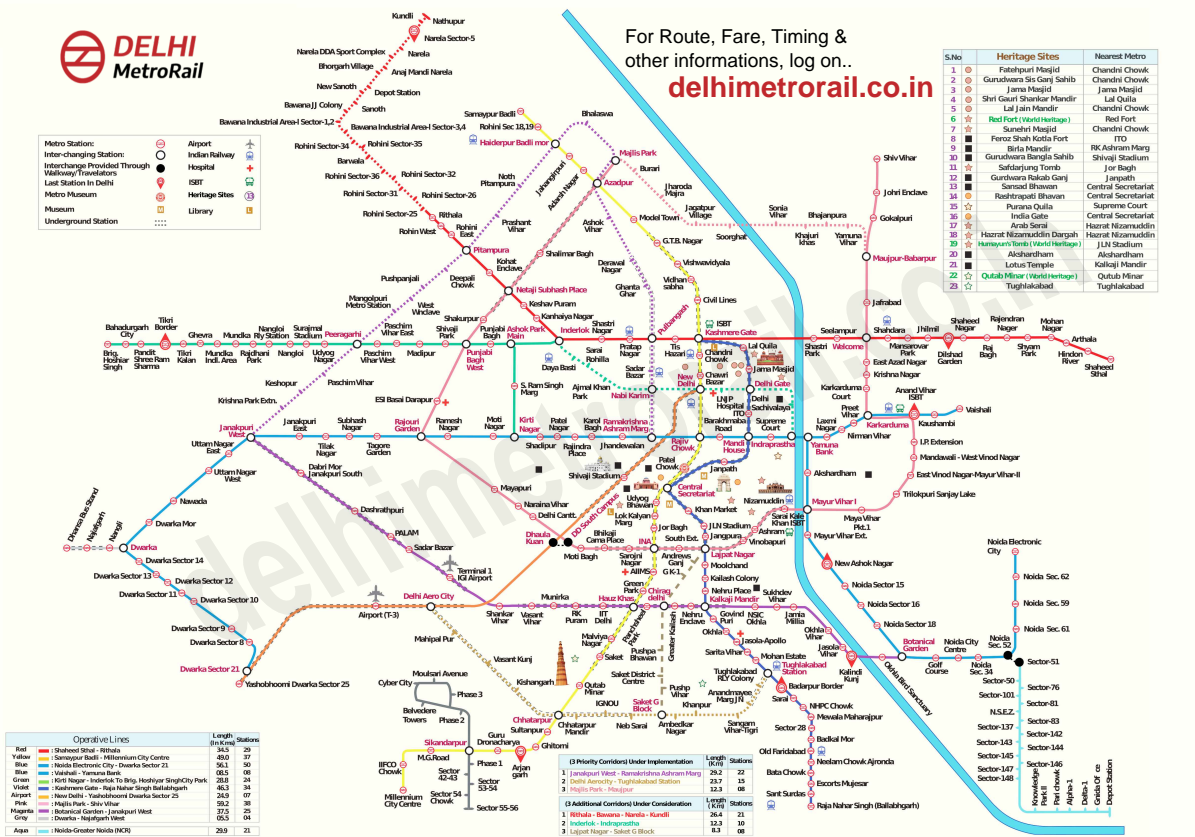

For Route, Fare, Timing & other informations, log on..

delhimetrorail.co.in

- Metro Station:
- Inter-changing Station:
- Interchange Provided Through Walkway/Travelators:
- Last Station in Delhi:
- Metro Museum:
- Underground Station:
- Airport:
- Indian Railway:
- Hospital:
- ISBT:
- Heritage Sites:
- Library: